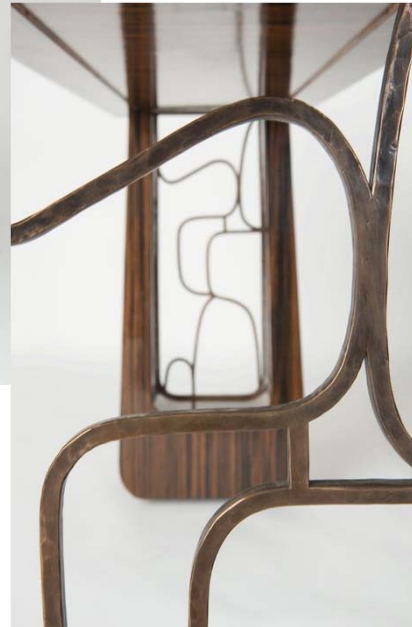

JOAN BEHNKE & ASSOCIATES, INC.  
INTERIOR DESIGN

---

No. 21  
LOBE CONSOLE;  
MACASSAR EBONY,  
LACQUERED WOOD INSET TOP,  
BRONZE LEG DETAIL  
66" W x 18" D x 34" H