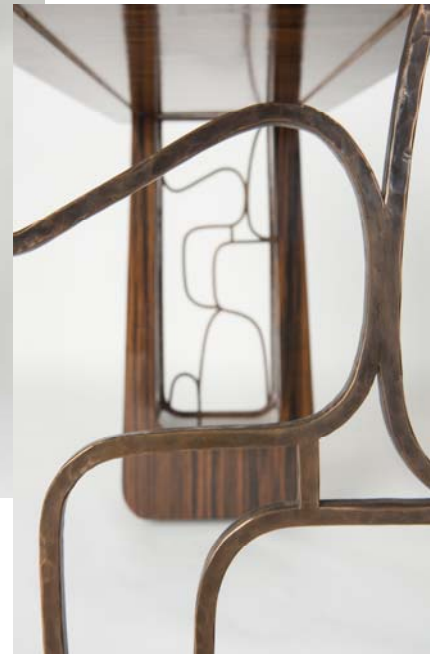

JOAN BEHNKE & ASSOCIATES, INC.
INTERIOR DESIGN

No. 21
LOBE CONSOLE;
MACASSAR EBONY,
LACQUERED WOOD INSET TOP,
BRONZE LEG DETAIL
66" W x 18" D x 34" H