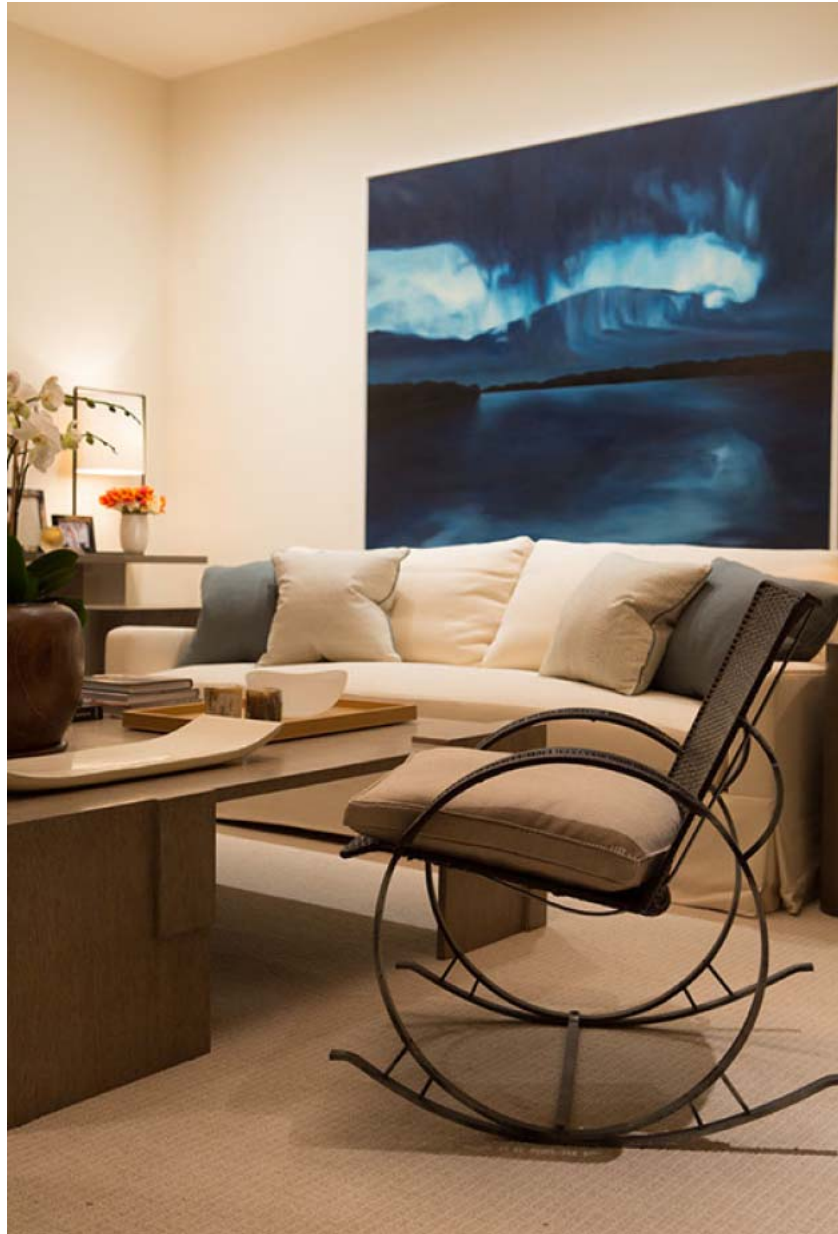

JOAN BEHNKE & ASSOCIATES, INC.  
INTERIOR DESIGN

---

No. 45  
ROUNABOUT ROCKING CHAIR;  
WROUGHT IRON FRAME,  
WOVEN LEATHER BACK & ARMS  
27"W x 28"D x 31"H