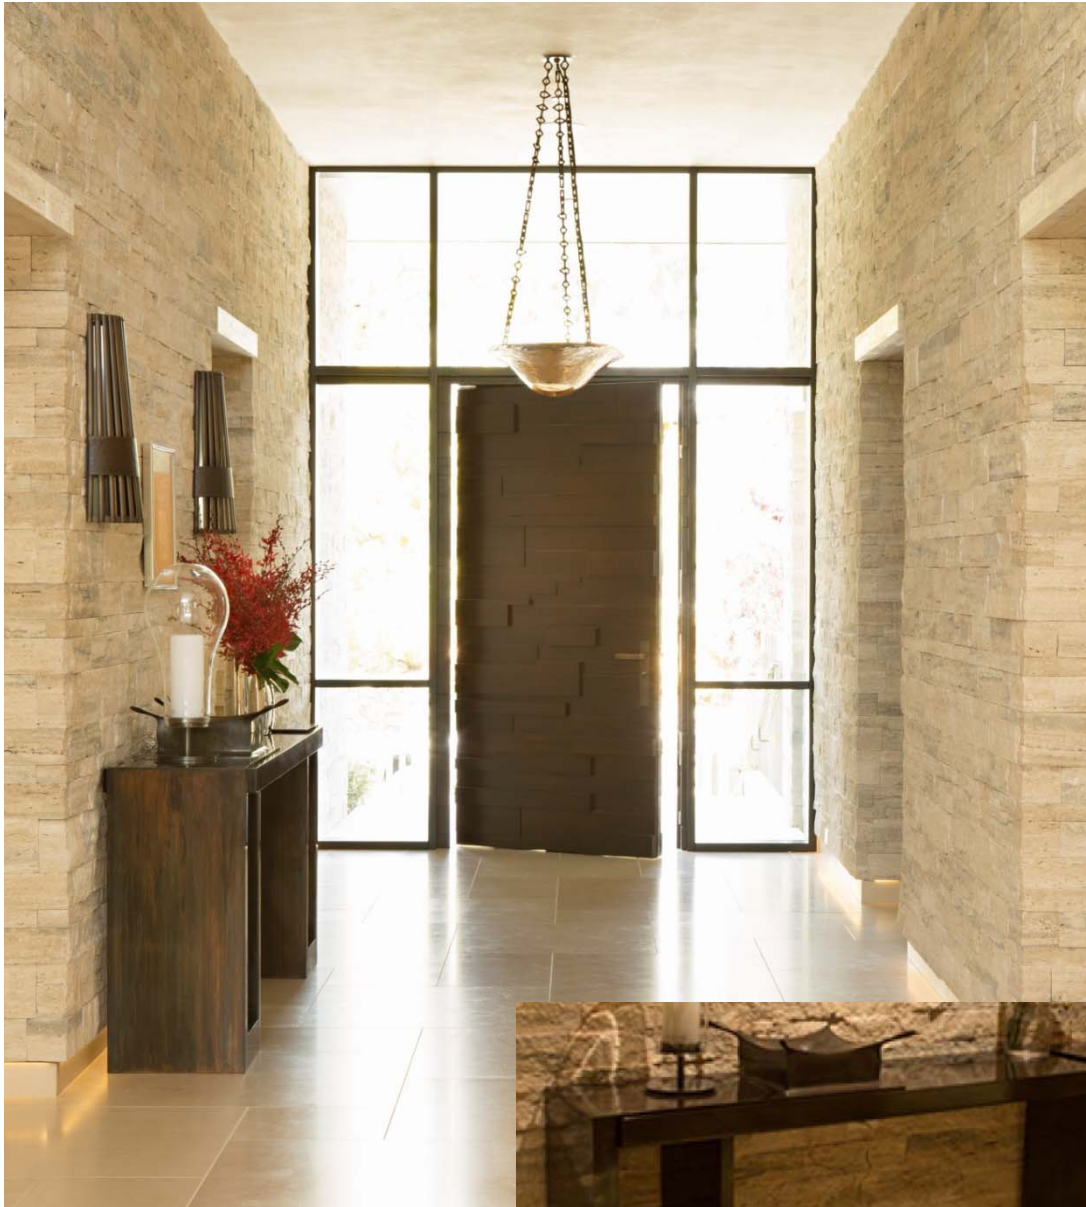

JOAN BEHNKE & ASSOCIATES, INC.
INTERIOR DESIGN

No. 47
SPLASH CONSOLE;
BRONZE BASE,
MAHOGANY WOOD TOP
84"W x 16"D x 36"H